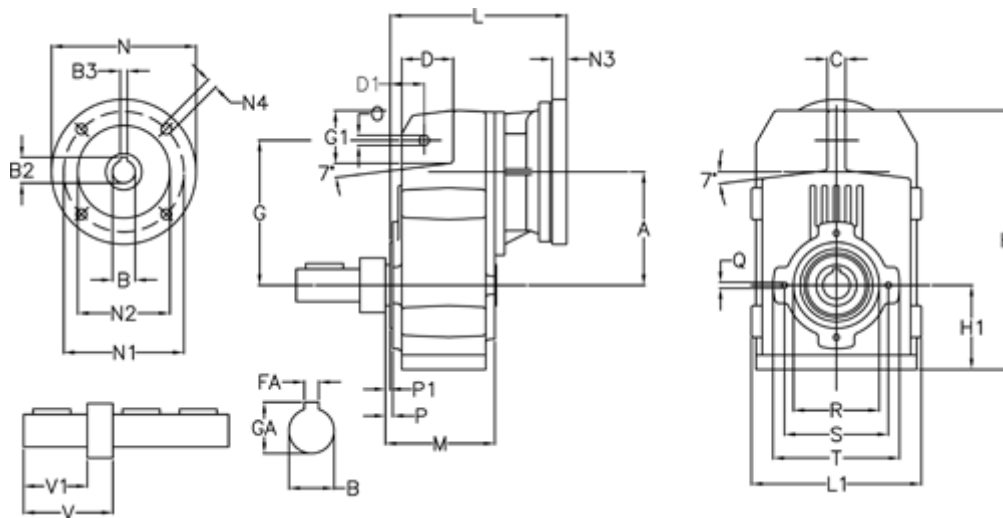

Article number: 29560101151220
 Description: Shaft mounted gear
 A102R-11,5-P63B5

Measures

A = 112.50	FA = 8	M = 100.5	Q = M8x12
B = 25	G = 140	N = 140	R = 80
B1 = 11	G1 = 51.0	N1 = 115	S = 100
B2 = 12.8	GA = 28.0	N2 = 95	T = 120
B3 = 4	H = 251.0	N4 = M8x19	V = 76.5
C = 20	H1 = 84.0	O = 11	V1 = 45
D = 47.5	L = 185.5	P = 4.5	
D1 = 35.0	L1 = 170	P1 = 3.0	